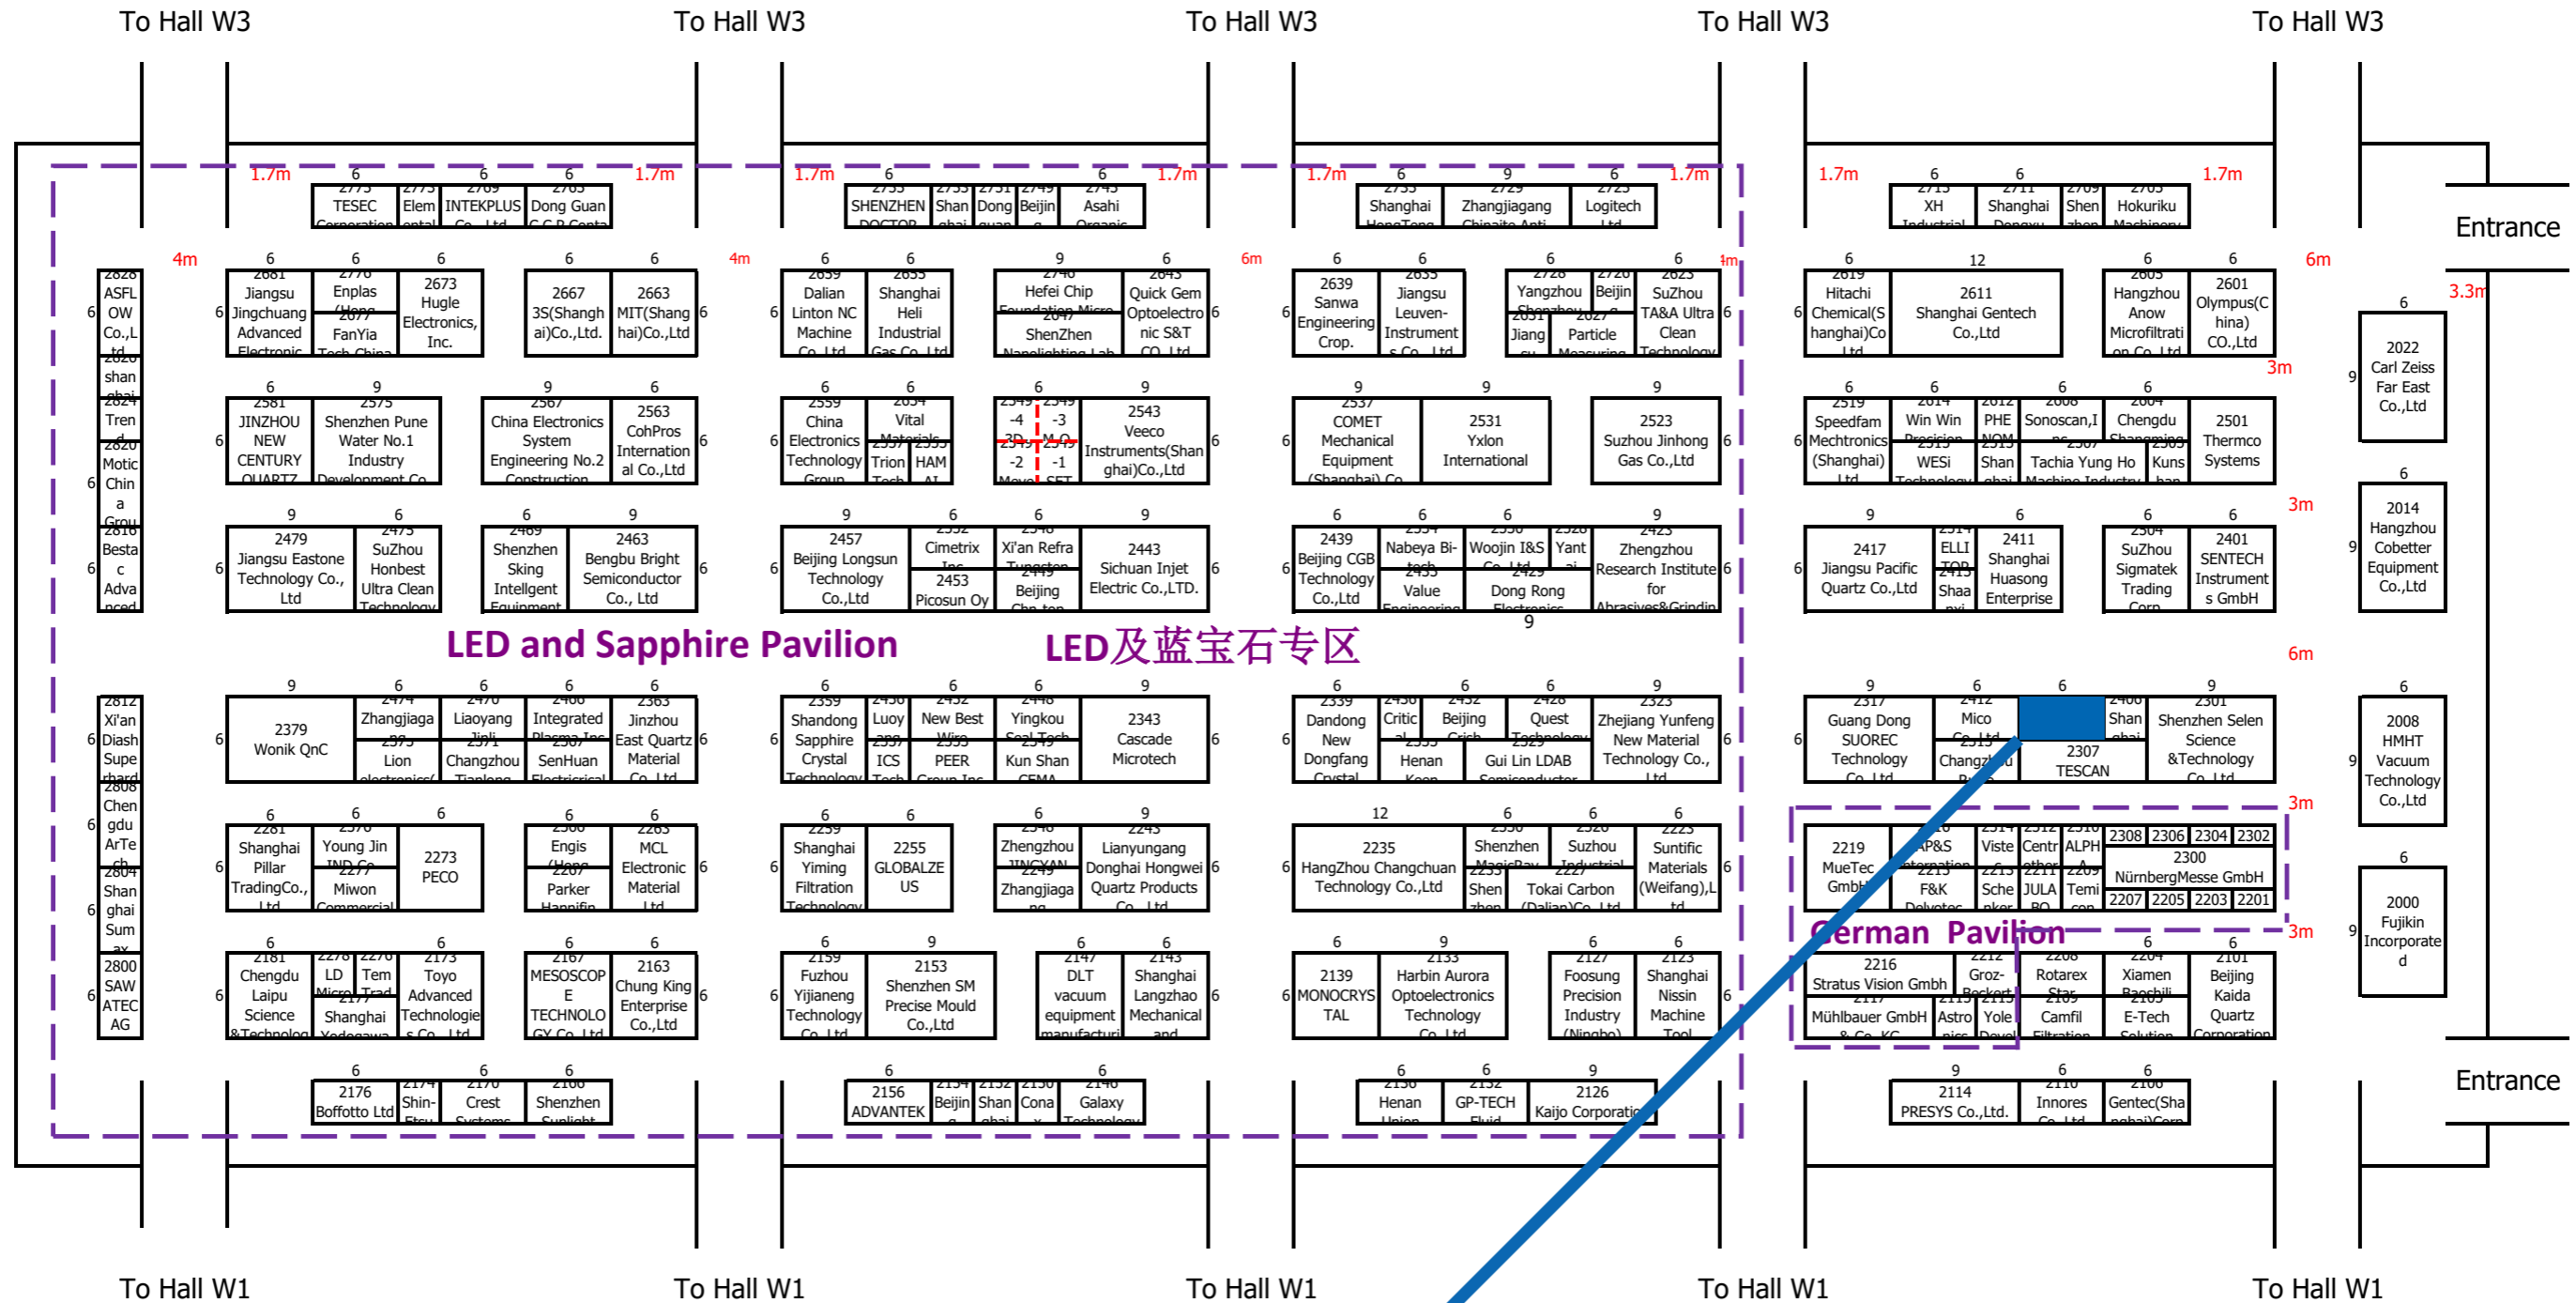

SEMICON China 2017

Hall W2

samco[®]
PARTNERS IN PROGRESS

Visit Samco's Booth No. 2408